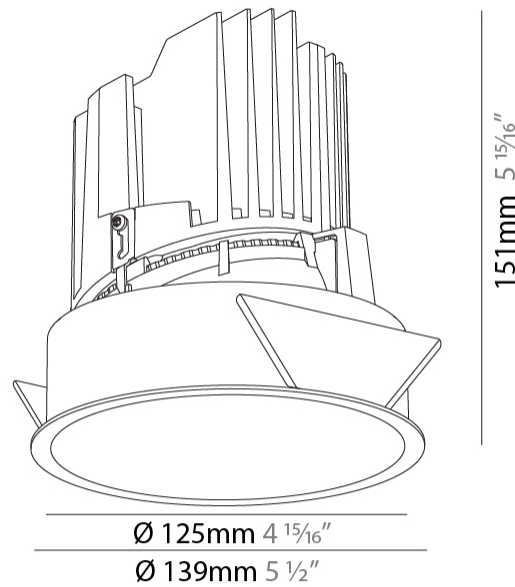

Series: Bioniq
Subseries: Bioniq Round Deep
Brand: Prolight
Division: Architectural
Mounting Type: Recessed
Mounting Location: Ceiling
Subcategory: Downlight

PHYSICAL

Shape: Round
Diameter (mm): 139
Diameter (in): 5 1/2
Height (mm): 151
Height (in): 5 15/16
Ceiling Thickness (mm): 10 / 12.5 / 15
Ceiling Thickness (in): 3/8 or 1/2 or 9/16
Min. Recessing Depth (mm): 170
Min. Recessing Depth (in): 6 11/16
Light Distribution: Downlight
Weight (kg): 0.951
Weight (lbs): 2.1
Fixture Finish: SSR / BKV / CWI / CRY / HAB / LAG / UFT / ITA / RUA / RUR / MIC / FTG / MYG / TWT / LOD / PUS / FRO / FUP / KIA / POP / BLS / SPG / MEY / GOH / GUM / CHC / COM / ABZ / JAG / OBR / MOS / ROR
Fixture Material: Aluminum Die Cast
Cut-out Measurements: 130mm / 5 1/8"

ELECTRICAL

Lamp Type: LED (Zhaga Standard)
Input Wattage (W): 28.6
Total Output Wattage (W): 26.4
Dimming: Tri-Mode (Non-Dimming and Phase Dimming (120Vac only) and 0-10V Dimming)
Driver Included: No
Driver Location: Recessed Housing
Driver Type: Constant Current - Universal
Driver Class: Class 2
Input Voltage (V): 120 - 277
Constant Current (MA): 700

LED

Number of LEDs: 1
Color Temperature (°K): 2700 / 3000 / 3500 / 4000
Max. Delivered Lumen (lm): 1890 / 1940 / 2038 / 2080
Nominal Lumen (lm): 3210 / 3290 / 3459 / 3530
CRI: >90 CRI
Efficiency (%): 0.631
Lamp Life (hrs): 50000

OPTICAL

Reflector: 20 / 25 / 40

RATINGS AND CERTIFICATIONS

Certified By: Certified for North American Standards
IP rating: IP54