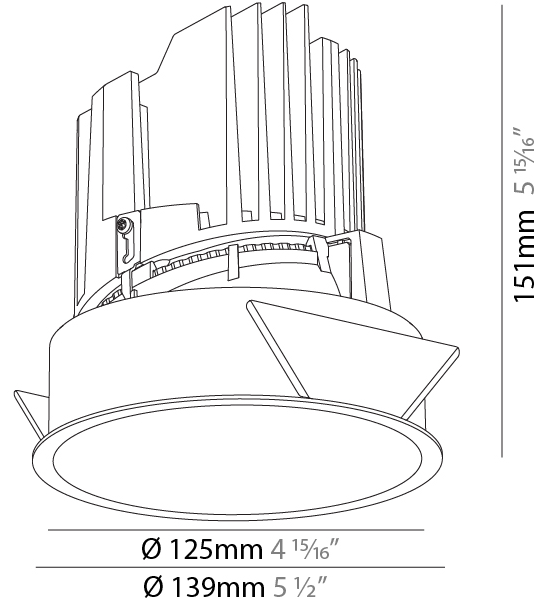

PHYSICAL

Shape: Round
Diameter (mm): 139
Diameter (in): 5 1/2
Height (mm): 151
Height (in): 5 15/16
Ceiling Thickness (mm): 10 / 12.5 / 15
Ceiling Thickness (in): 3/8 or 1/2 or 9/16
Min. Recessing Depth (mm): 170
Min. Recessing Depth (in): 6 11/16
Light Distribution: Downlight
Weight (kg): 0.946
Weight (lbs): 2.09
Fixture Finish: SSR / BKV / CWI / CRY / HAB / LAG / UFT / ITA / RUA / RUR / MIC / FTG / MYG / TWT / LOD / PUS / FRO / FUP / KIA / POP / BLS / SPG / MEY / GOH / GUM / CHC / COM / ABZ / JAG / OBR / MOS / ROR
Fixture Material: Aluminum Die Cast
Cut-out Measurements: 130mm / 5 1/8"

ELECTRICAL

Lamp Type: LED (Zhaga Standard)
Input Wattage (W): 13.2 / 16.5
Total Output Wattage (W): 12 / 14
Dimming: Tri-Mode (Non-Dimming and Phase Dimming (120Vac only) and 0-10V Dimming)
Driver Included: No
Driver Location: Recessed Housing
Driver Type: Constant Current - Universal
Driver Class: Class 2
Housing: See components
Input Voltage (V): 120 - 277
Constant Current (MA): 350

LED

Number of LEDs: 1
Color Temperature (°K): 2700 / 3000 / 3500 / 4000
Max. Delivered Lumen (lm): 810 / 900 / 970 / 990
Nominal Lumen (lm): 960 / 1070 / 1156 / 1180
CRI: >90 CRI
Efficiency (%): 0.905
Lamp Life (hrs): 50000

OPTICAL

Reflector: 10

RATINGS AND CERTIFICATIONS

Certified By: Certified for North American Standards
IP rating: IP54