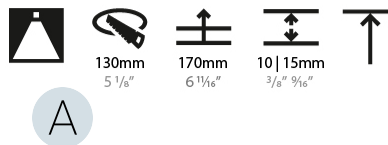

Series: Bioniq
Subseries: Bioniq Round Deep
Brand: Prolight
Division: Architectural
Mounting Type: Recessed
Mounting Location: Ceiling
Subcategory: Downlight

PHYSICAL

Shape: Round
Diameter (mm): 139
Diameter (in): 5 1/2
Height (mm): 151
Height (in): 5 15/16
Ceiling Thickness (mm): 10 / 12.5 / 15
Ceiling Thickness (in): 3/8 or 1/2 or 9/16
Min. Recessing Depth (mm): 170
Min. Recessing Depth (in): 6 11/16
Light Distribution: Downlight
Weight (kg): 0.951
Weight (lbs): 2.1
Fixture Finish: SSR / BKV / CWI / CRY / HAB / LAG / UFT / ITA / RUA / RUR / MIC / FTG / MYG / TWT / LOD / PUS / FRO / FUP / KIA / POP / BLS / SPG / MEY / GOH / GUM / CHC / COM / ABZ / JAG / OBR / MOS / ROR
Fixture Material: Aluminum Die Cast
Cut-out Measurements: 130mm / 5 1/8"

ELECTRICAL

Lamp Type: LED (Zhaga Standard)
Input Wattage (W): 28.6
Total Output Wattage (W): 26.4
Dimming: Tri-Mode (Non-Dimming and Phase Dimming (120Vac only) and 0-10V Dimming)
Driver Included: No
Driver Location: Recessed Housing
Driver Type: Constant Current - Universal
Driver Class: Class 2
Input Voltage (V): 120 - 277
Constant Current (MA): 700

LED

Number of LEDs: 1
Color Temperature (°K): 2700 / 3000 / 3500 / 4000
Max. Delivered Lumen (lm): 1890 / 1940 / 2038 / 2080
Nominal Lumen (lm): 3210 / 3290 / 3459 / 3530
CRI: >90 CRI
Efficiency (%): 0.631
Lamp Life (hrs): 50000

OPTICAL

Reflector: 20 / 25 / 40

RATINGS AND CERTIFICATIONS

Certified By: Certified for North American Standards
IP rating: IP54